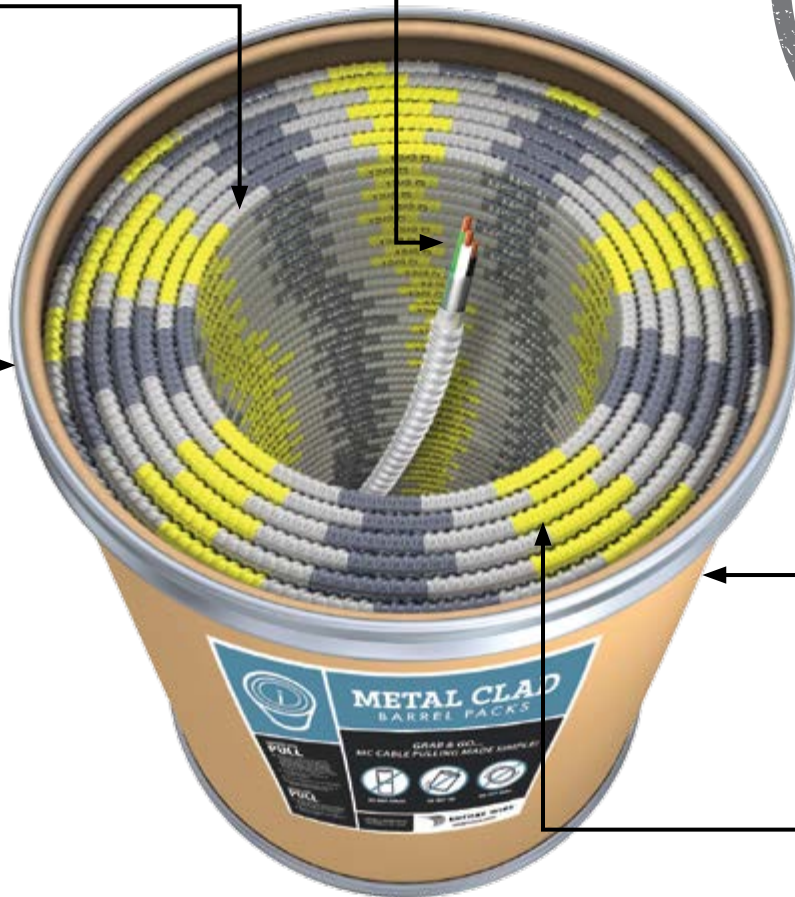

**METAL  
CLAD  
BARREL PACKS**

# GRAB & GO CABLE PULLING MADE SIMPLE

**NO TANGLE AT ANY ANGLE**

With barrel sitting in middle of room, wire can be paid out in a 360° radius. No readjustment needed, just pull.

**NO TOOLS REQUIRED**

No extra tools needed. Barrel serves as an instant payoff system.

**PORTABLE & EASY TO SET UP**

Easily maneuver the MC Barrel Pack with any industrial dolly or cart; no need to buy special equipment or tools.

**PROPRIETARY PACKAGING TECHNIQUE**

Smaller container, with 10% more footage than competitors.

## ADVANTAGES OF THE MC BARREL PACK

- THHN/THWN-2 conductors - Available in standard 120V/280Y and 277V/480Y color codes\*
- Portable and easy to set up
- Barrel serves as an instant payoff system
- Eliminates the need for multiple reels
- Less waste created by barrel pack vs. reel
- Money and time savings on job site or OEM shop
- Less space on a truck, in a warehouse, or on a job site than traditional reels
- Longer continual runs means less reels to deal with and less wire scrap produced
- Smaller, easier to handle drum with 10% more footage than competitors